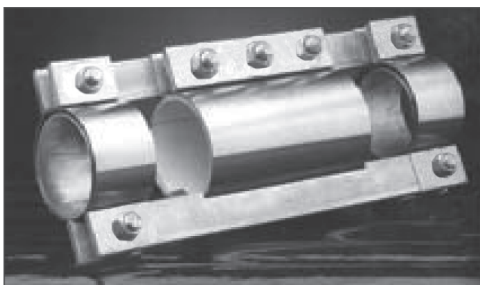

Bolted Couplings

The Dependable & Economical Method for Connecting Pneumatic Conveying Tube & Pipe

For Connecting Pneumatic Conveying Tube & Pipe

- Easy to install
- Galvanized or stainless steel shells available
 - Precision cut inner sleeves and gaskets
- Thick 1/8" black neoprene gaskets standard
- White, silicone & Viton® gaskets available
- Thick stiffener bars provide added strength
 - Stainless anti-static strips included
 - Threaded bolts won't strip or break
 - Replacement gaskets available
- Gasket protectors available upon request
- Lengths - 2 bolt 4", 3 bolt 6", 4 bolt 8", 5 bolt 10"

Neoprene - Our standard black gasket for Lorenz Couplings is perfect for most dry bulk conveying applications. Resists rotting and cracking from exposure to ozone. Temperature range (-40° to +200 F°) (-40° to +100°C).

White Nitrile - Excellent gasket for use in the food industry. Manufactured of high quality FDA approved ingredients (-40° to +100° C) (-40° to +200° F).

Silicone - For use in higher temperature applications. Silicone is odourless, tasteless, non-toxic and non-corrosive. Available for all Lorenz products (-60° to +450° F) (-50° to +230° C).

Viton® - Please consult factory for specific details regarding this product.

® registered trademark of Dow Dupont Elastomers

Extension Couplings for Extra Holding Power

Extension kits are available for 3 & 4 bolt couplings from 2" O.D. up to 12" O.D. Consult factory for details.