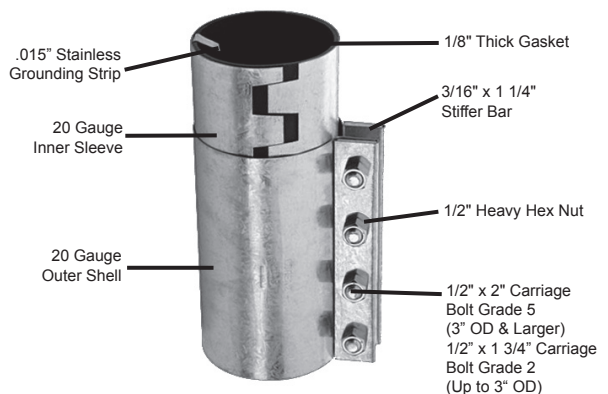

Bolted Couplings

The Dependable & Economical Method for Connecting Pneumatic Conveying Tube & Pipe

For Connecting Pneumatic Conveying Tube & Pipe

- Easy to install
- Galvanized or stainless steel shells available
 - Precision cut inner sleeves and gaskets
- Thick 1/8" black neoprene gaskets standard
- White, silicone & Viton® gaskets available
- Thick stiffener bars provide added strength
 - Stainless anti-static strips included
 - Threaded bolts won't strip or break
 - Replacement gaskets available
- Gasket protectors available upon request
- Lengths - 2 bolt 4", 3 bolt 6", 4 bolt 8", 5 bolt 10"

Neoprene - Our standard black gasket for Lorenz Couplings is perfect for most dry bulk conveying applications. Resists rotting and cracking from exposure to ozone. Temperature range (-40° to +200 F°) (-40° to +100°C).

Viton® - Please consult factory for specific details regarding this product.

® registered trademark of Dow Dupont Elastomers

Extension Couplings for Extra Holding Power

Extension kits are available for 3 & 4 bolt couplings from 2" O.D. up to 12" O.D. Consult factory for details.