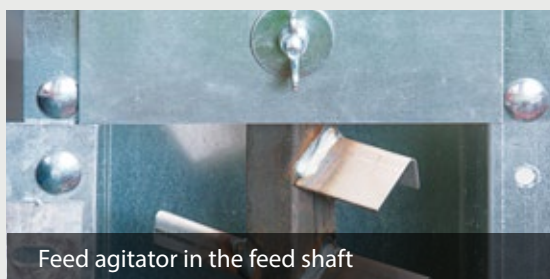

Farmer Automatic Highlights

Farmer Automatic GmbH & Co. KG
Königstraße 51
D-48366 Laer, Germany

T +49 2554 911 0
F +49 2554 911 89

info@farmerautomatic.de
www.farmerautomatic.de