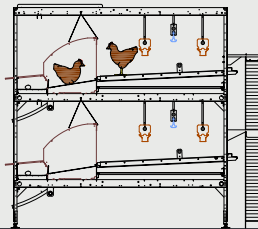

Overview of Farmer Automatic Systems

Layers

Housing System

Classic is a closed, modular housing system for layers that is available with three to eight tiers. The system is also available in the Classic Plus version with a greater section depth, or in the Classic Base version with a smaller section depth.

Small Group Housing System

The Eco systems are colony systems developed for housing small groups of layers and complies with EU directives. The systems can be combined for efficient utilization of available floor space.

Alternative Systems / Aviaries

Farmer Automatic offers four open, alternative layer housing systems: Loggia, Combi, Compact and Alterna. Combi can be used as closed system, too. These systems are characterized by their ease of operation and optimum utilization of space.

In order to meet different operational requirements and customer needs, nearly all of these systems are also offered in Plus versions with wider sections.

▲ Loggia