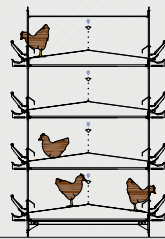

▲ Classic Base

▲ Classic

▲ Classic Plus

▲ Eco/Eco II

▲ Eco II Medium

Alternative Systems / Aviaries

Farmer Automatic offers four open, alternative layer housing systems: Loggia, Combi, Compact and Alterna. Combi can be used as closed system, too. These systems are characterized by their ease of operation and optimum utilization of space.