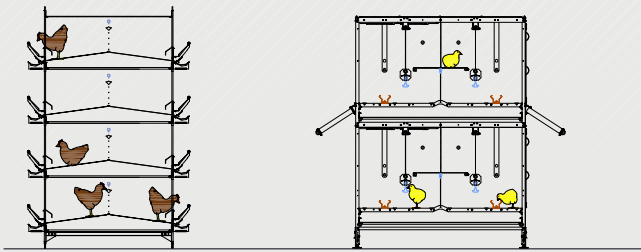

▲ Alterna

▲ Alterna Plus

▲ Compact

▲ Compact Plus

Pullets

Rearing Systems

Farmer Automatic offers a variety of layer rearing systems. Classic Pullet is the proven system for conventional rearing. Combi Pullet supports rearing of livestock in both conventional and alternative housing.

They are all equipped with features that adapt flexibly to match livestock growth and health, thus encouraging the best possible physical development of the pullets.

▲ Classic Pullet

▲ Combi Pullet

Broiler

livestock. The system can be configured for up to four tiers to maximize utilization of available floor space and to optimize stocking density. The system is also available in the Broiler Plus version with deeper sections.