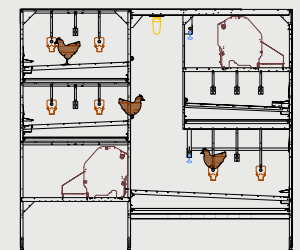

In order to meet different operational requirements and customer needs, nearly all of these systems are also offered in Plus versions with wider sections.

▲ Combi

▲ Combi II

▲ Loggia

▲ Loggia Plus

▲ Alterna Base

▲ Alterna

▲ Alterna Plus

▲ Compact

▲ Compact Plus

Pullets

Rearing Systems

Farmer Automatic offers a variety of layer rearing systems. Classic Pullet is the proven system for conventional rearing. Combi Pullet supports rearing of livestock in both conventional and alternative housing.