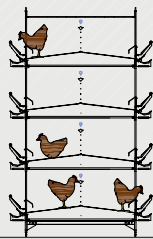

Overview of Farmer Automatic Systems

Layers

Housing System

Classic is a closed, modular housing system for layers that is available with three to eight tiers. The system is also available in the Classic Plus version with a greater section depth, or in the Classic Base version with a smaller section depth.

Small Group Housing System

The Eco systems are colony systems developed for housing small groups of layers and complies with EU directives. The systems can be combined for efficient utilization of available floor space.

▲ Classic

Alternative Systems / Aviaries

Farmer Automatic offers four open, alternative layer housing systems: Loggia, Combi, Compact and Alterna. Combi can be used as closed system, too. These systems are characterized by their ease of operation and optimum utilization of space.

In order to meet different operational requirements and customer needs, nearly all of these systems are also offered in Plus versions with wider sections.