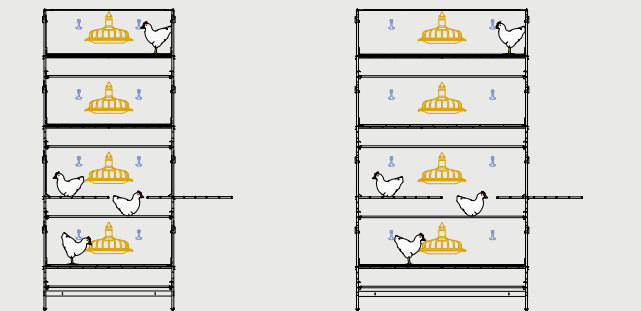

▲ Alterna

▲ Alterna Plus

▲ Compact

▲ Compact Plus

Pullets

Rearing Systems

Farmer Automatic offers a variety of layer rearing systems. Classic Pullet is the proven system for conventional rearing. Combi Pullet supports rearing of livestock in both conventional and alternative housing.

They are all equipped with features that adapt flexibly to match livestock growth and health, thus encouraging the best possible physical development of the pullets.

▲ Classic Pullet

▲ Combi Pullet

Broiler

Broiler Growing System

The Farmer Automatic Broiler system is an economically efficient housing system for growing broilers. With its high level of automation the Broiler system supports fast, convenient management of both the system and the

livestock. The system can be configured for up to four tiers to maximize utilization of available floor space and to optimize stocking density. The system is also available in the Broiler Plus version with deeper sections.