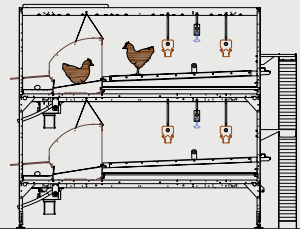

In order to meet different operational requirements and customer needs, nearly all of these systems are also offered in Plus versions with wider sections.

▲ Combi

▲ Combi II

▲ Loggia

▲ Loggia Plus

▲ Alterna Base

▲ Alterna

▲ Alterna Plus

▲ Compact

▲ Compact Plus

Pullets

Rearing Systems

Farmer Automatic offers a variety of layer rearing systems. Classic Pullet is the proven system for conventional rearing. Combi Pullet supports rearing of livestock in both conventional and alternative housing.

livestock. The system can be configured for up to four tiers to maximize utilization of available floor space and to optimize stocking density. The system is also available in the Broiler Plus version with deeper sections.