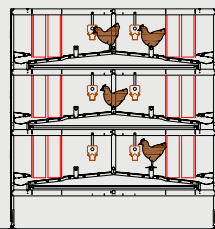

Overview of Farmer Automatic Systems

Layers

Housing System

Classic is a closed, modular housing system for layers that is available with three to eight tiers. The system is also available in the Classic Plus version with a greater section depth, or in the Classic Base version with a smaller section depth.

Small Group Housing System

The Eco systems are colony systems developed for housing small groups of layers and complies with EU directives. The systems can be combined for efficient utilization of available floor space.

Alternative Systems / Aviaries

Farmer Automatic offers four open, alternative layer housing systems: Loggia, Combi, Compact and Alterna. Combi can be used as closed system, too. These systems are characterized by their ease of operation and optimum utilization of space.

In order to meet different operational requirements and customer needs, nearly all of these systems are also offered in Plus versions with wider sections.

▲ Combi II