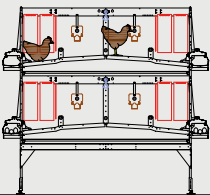

Overview of Farmer Automatic Systems

Layers

Housing System

Classic is a closed, modular housing system for layers that is available with three to eight tiers. The system is also available in the Classic Plus version with a greater section depth, or in the Classic Base version with a smaller section depth.

Small Group Housing System

The Eco systems are colony systems developed for housing small groups of layers and complies with EU directives. The systems can be combined for efficient utilization of available floor space.

Alternative Systems / Aviaries

Farmer Automatic offers four open, alternative layer housing systems: Loggia, Combi, Compact and Alterna. Combi can be used as closed system, too. These systems are characterized by their ease of operation and optimum utilization of space.

In order to meet different operational requirements and customer needs, nearly all of these systems are also offered in Plus versions with wider sections.

▲ Combi