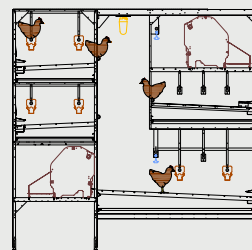

In order to meet different operational requirements and customer needs, nearly all of these systems are also offered in Plus versions with wider sections.

▲ Combi

▲ Combi II

▲ Loggia

▲ Loggia Plus

▲ Alterna Base

▲ Alterna

▲ Alterna Plus

▲ Compact

▲ Compact Plus

Pullets

Rearing Systems

Farmer Automatic offers a variety of layer rearing systems. Classic Pullet is the proven system for conventional rearing. Combi Pullet supports rearing of livestock in both conventional and alternative housing.

livestock. The system can be configured for up to four tiers to maximize utilization of available floor space and to optimize stocking density. The system is also available in the Broiler Plus version with deeper sections.