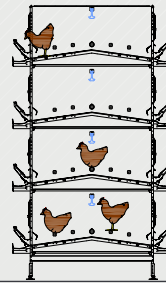

▲ Classic Base

▲ Classic

▲ Classic Plus

▲ Eco/Eco II

▲ Eco II Medium

Alternative Systems / Aviaries

Farmer Automatic offers four open, alternative layer housing systems: Loggia, Combi, Compact and Alterna. Combi can be used as closed system, too. These systems are characterized by their ease of operation and optimum utilization of space.