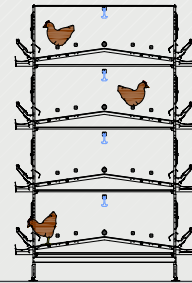

▲ Classic Base

▲ Classic

▲ Classic Plus

▲ Eco/Eco II

▲ Eco II Medium

Alternative Systems / Aviaries

Farmer Automatic offers four open, alternative layer housing systems: Loggia, Combi, Compact and Alterna. Combi can be used as closed system, too. These systems are characterized by their ease of operation and optimum utilization of space.